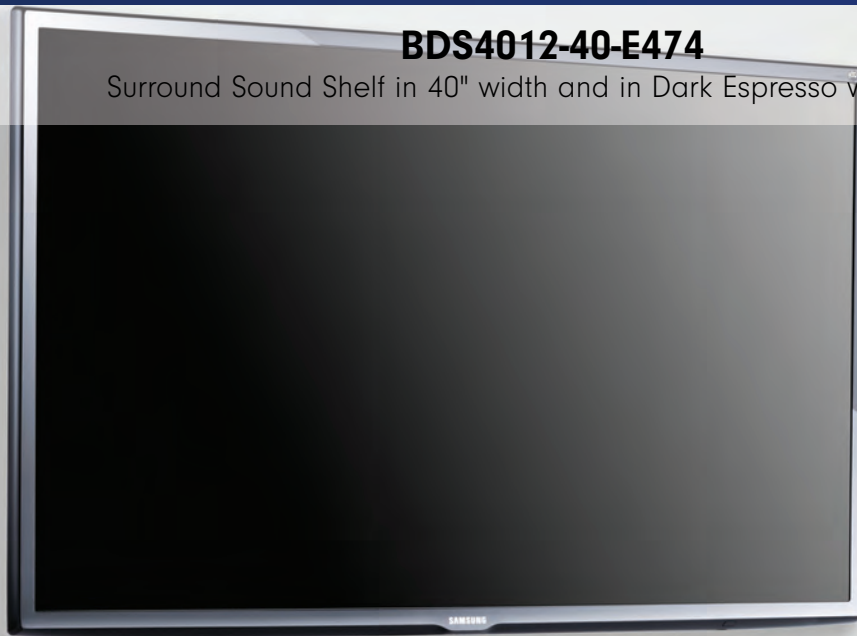

40" Sound Sound Shelf

BDS4012-40-E474

Surround Sound Shelf in 40" width and in Dark Espresso wood finish

40" SURROUND SOUND SHELF | BDS4012-40-E474

AMPLIFIER

The low-noise, low distortion, high-output Class-D amplifier faithfully reproduces even the most delicate nuances, providing natural sound and powerful performances.

Low Signal to Noise Ratio: 105db

Loud listening environments can make it difficult to hear the movie dialog. The Voice Boost function reconstructs the vocal range bringing the dialog out front and easier to understand.

Add dynamic depth to low volume listening or extra punch when you crank it up with the Bass Boost function. The digital signal processor selectively reconstructs the sub-harmonic bass, adding punch and perceptual depth.

Powerful digital signal processing envelops the listener in a dimensional sound experience.

INPUTS/OUTPUT

Bluetooth
Digital Fiber Optic
Aux: RCA Stereo
Line 1: 3.5mm input
Line 2: 3.5mm input (side - control panel)
Subwoofer Out
Wireless Subwoofer Ready - For Bell'O Digital subwoofer